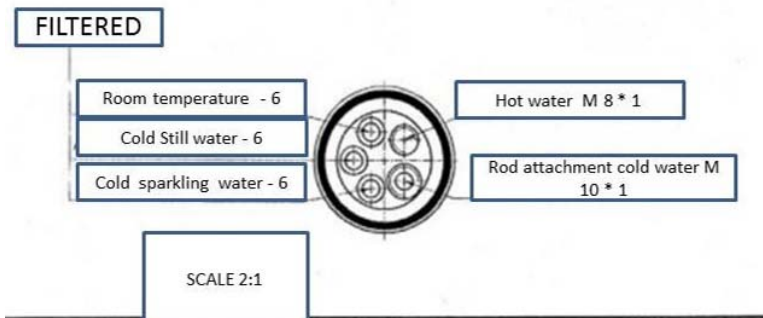

T5

5 ways tap

Typology:

Over counter

S.S. Pipe size:

O.D. 6 x 1 mm

Materials:

Robust Stainless steel frame

Mechanical outlet taps

Can be connected to any type of undercounter

For a proper installation of the system, the use of the Water Block is compulsory.

Associations:

Blupura Srl - Italy | T. +39 071 971 0080
info@blupura.com | www.blupura.com