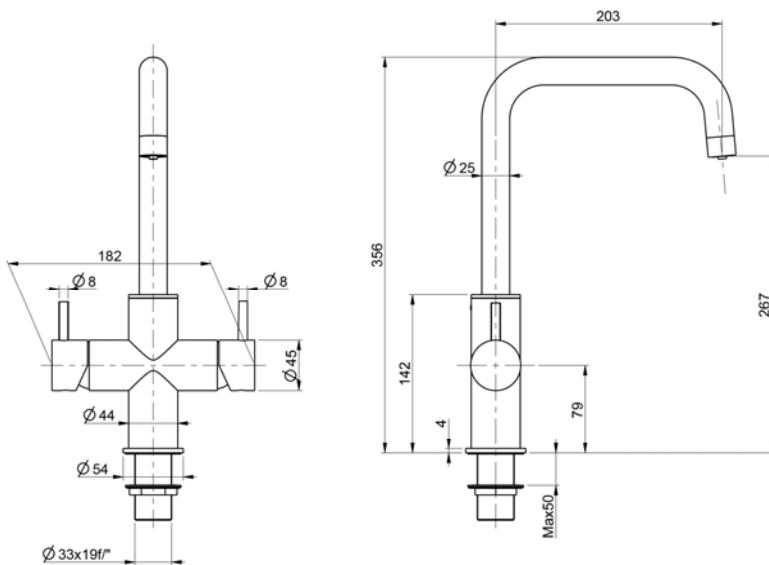

T5

5 ways tap

Typology:

Over counter

S.S. Pipe size:

O.D. 6 x 1 mm

Materials:

Robust Stainless steel frame

Mechanical outlet taps

Can be connected to any type of undercounter

For a proper installation of the system, the use of the Water Block is compulsory.

Associations:

Blupura Srl - Italy | T. +39 071 971 0080
info@blupura.com | www.blupura.com